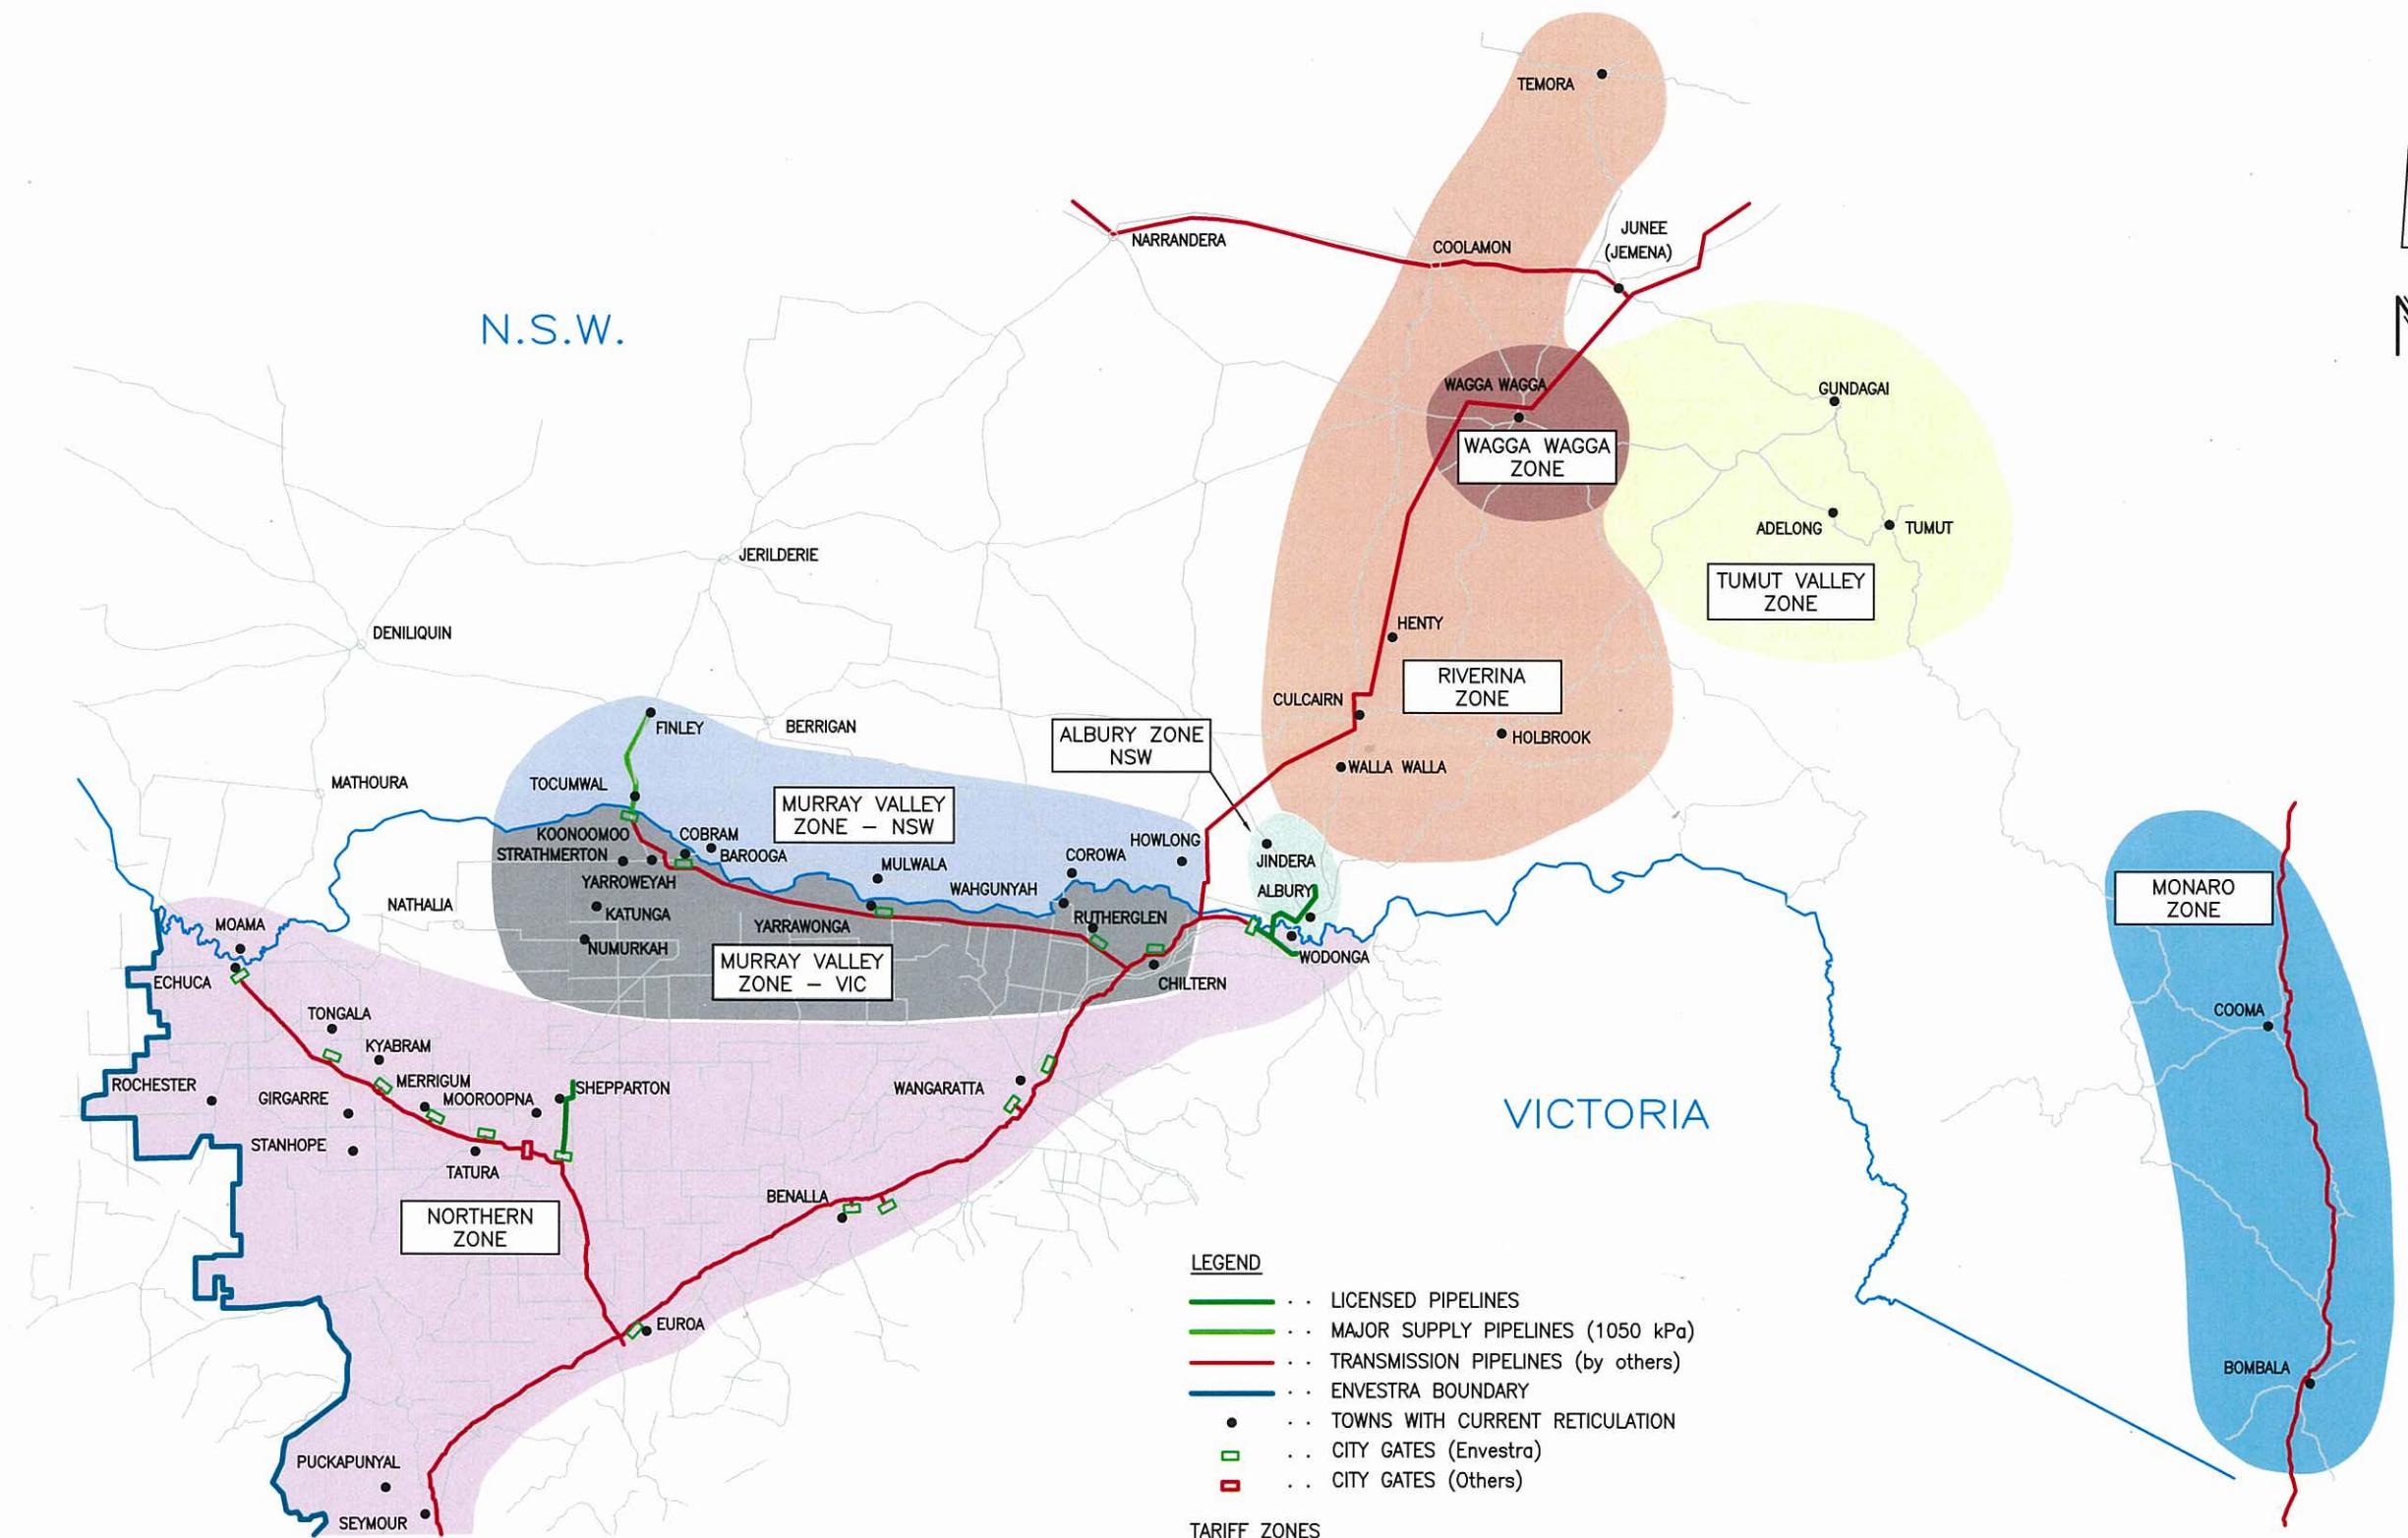

Profile: N:\DWG\ACAD\PLOT\_STYLES\SP\_CTB

B	02.05.12	ADDED WAGGA WAGGA TARIFF ZONES.	RAJ			
A	20.11.08	REFERENCES TO ORIGIN ENERGY REMOVED.	RAJ	J.S.	J.T.	
NO.	REF.	DATE	REVISION	DRN.	CKD.	APP.

	SCALE	AS SHOWN
MELWAY REF	DRAWN	G. COLTHUP
FIELD AREA	DATE	10/09/01
DISTRICT PLAN NUMBER		

<b>VICTORIAN TARIFF ZONES</b>		
NORTHERN VICTORIA & SOUTHERN N.S.W.		
DESIGN ENGINEER	APPROVING ENGINEER	A4-351-2
	G. SAUNDERS	